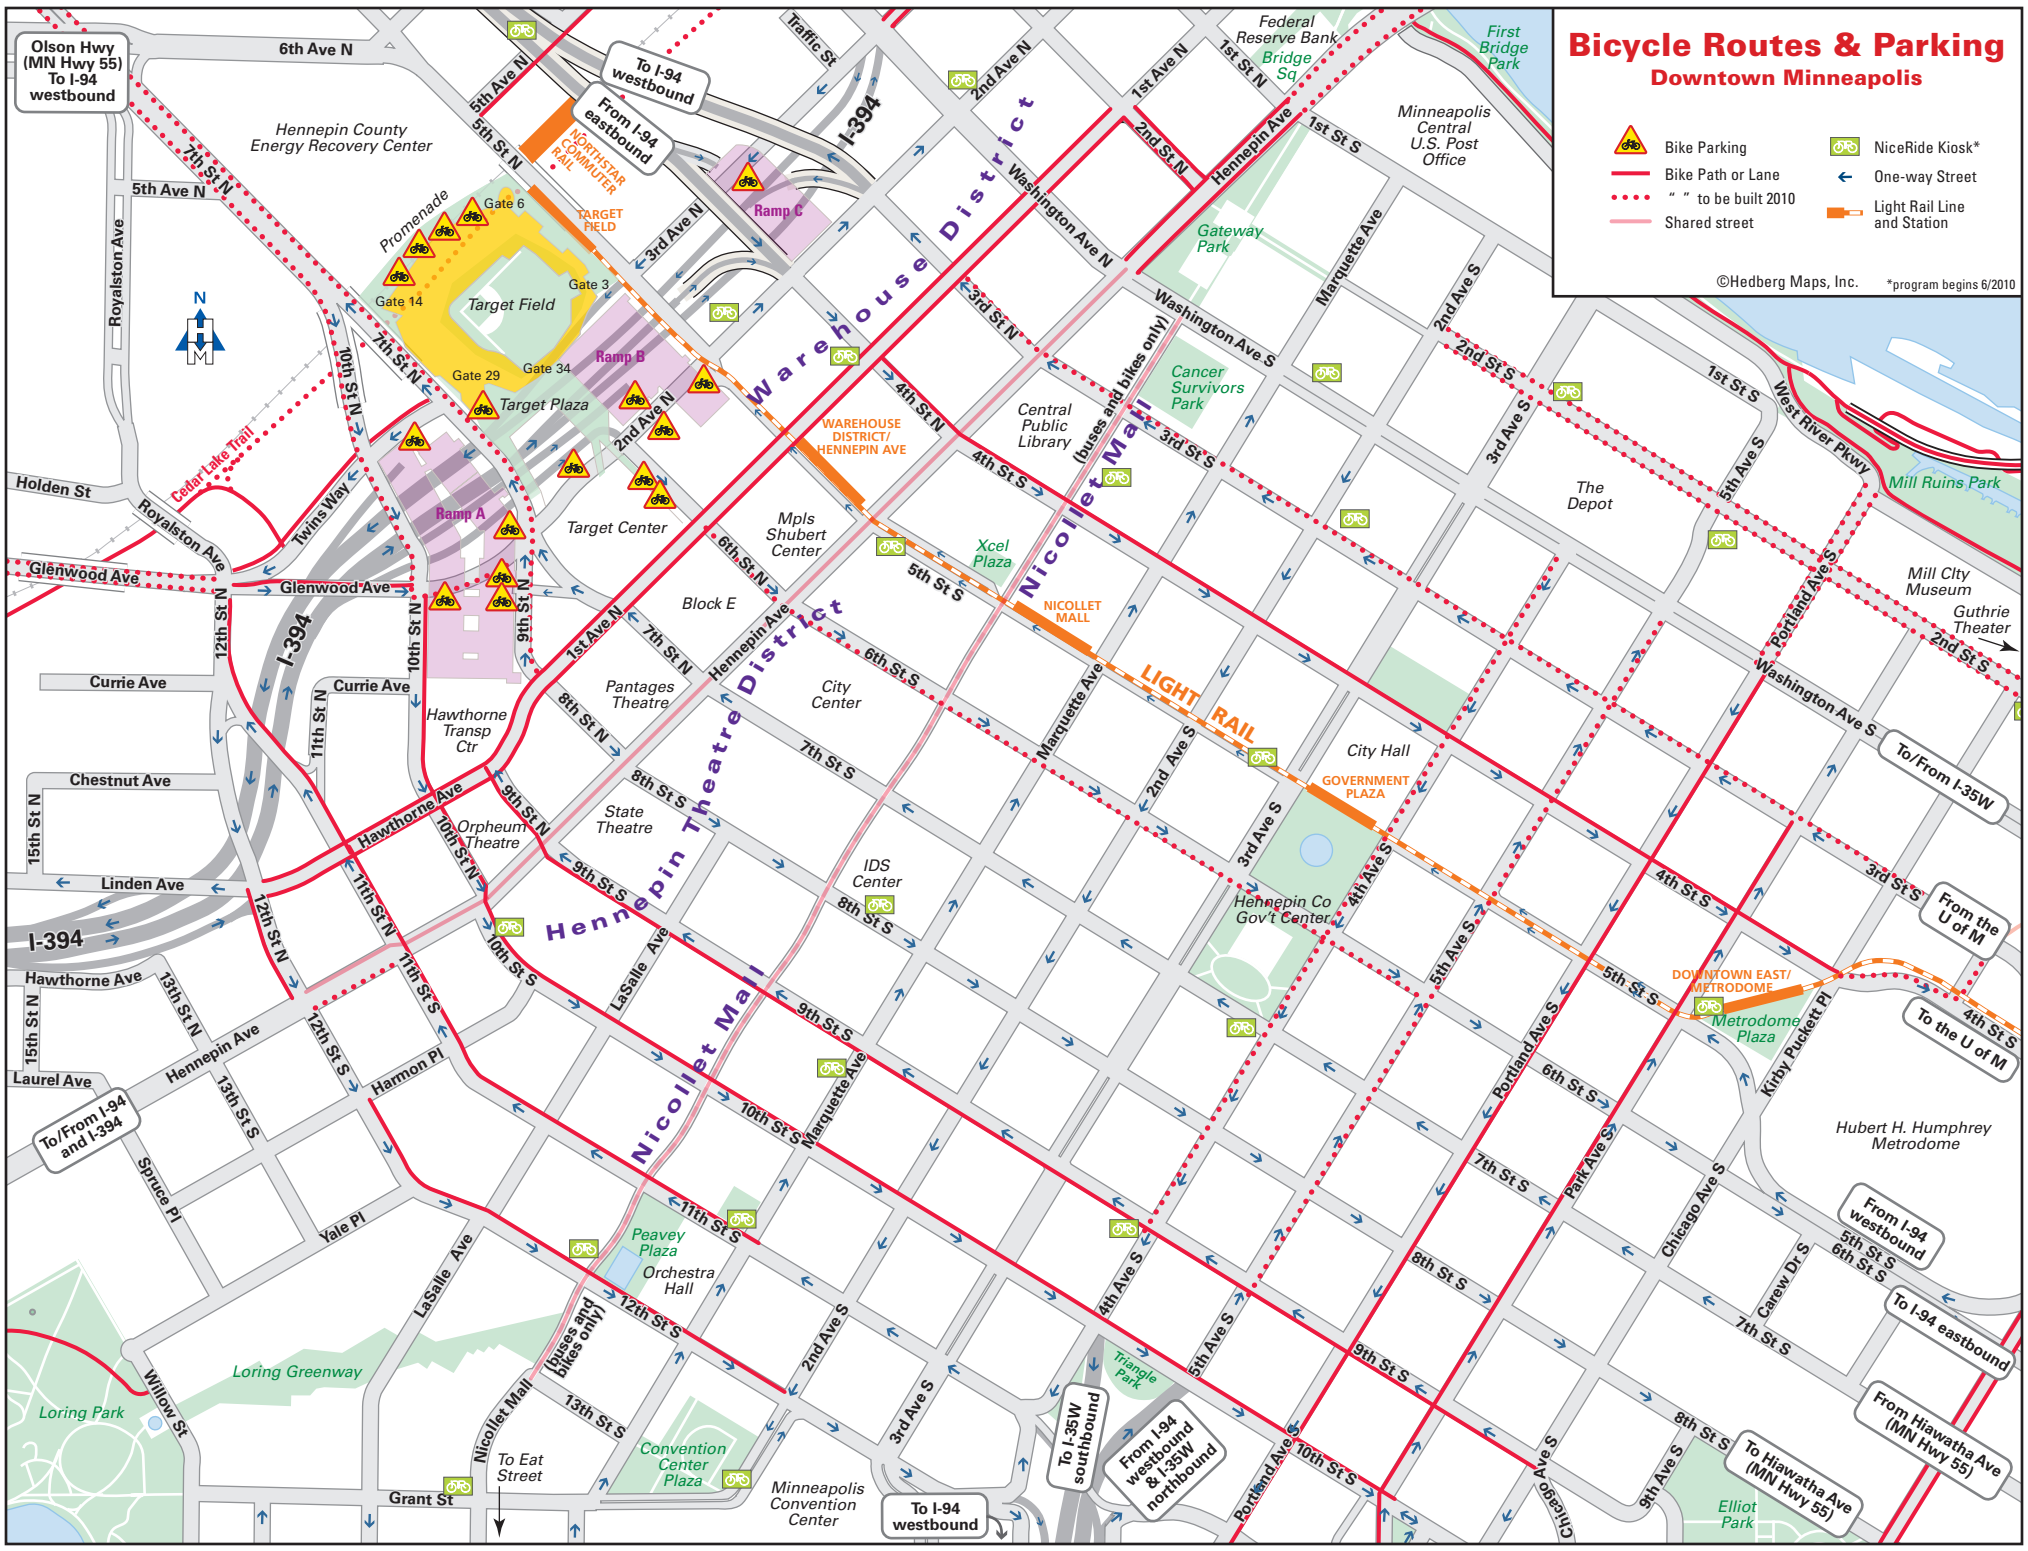

Bicycle Routes & Parking Downtown Minneapolis

-  Bike Parking
-  Bike Path or Lane
-  " " to be built 2010
-  Shared street
-  NiceRide Kiosk*
-  One-way Street
-  Light Rail Line and Station

©Hedberg Maps, Inc. *program begins 6/2010

Olson Hwy (MN Hwy 55)
To I-94 westbound

To I-94 westbound

From I-94 eastbound

To/From I-94 and I-394

To I-94 westbound & I-394 northbound

To I-94 westbound

From Hiawatha Ave (MN Hwy 55)

From I-94 westbound 5th St S 6th St S

To the U of M

From the U of M

To/From I-35W

To the U of M

To the U of M

To the U of M

To the U of M

To the U of M