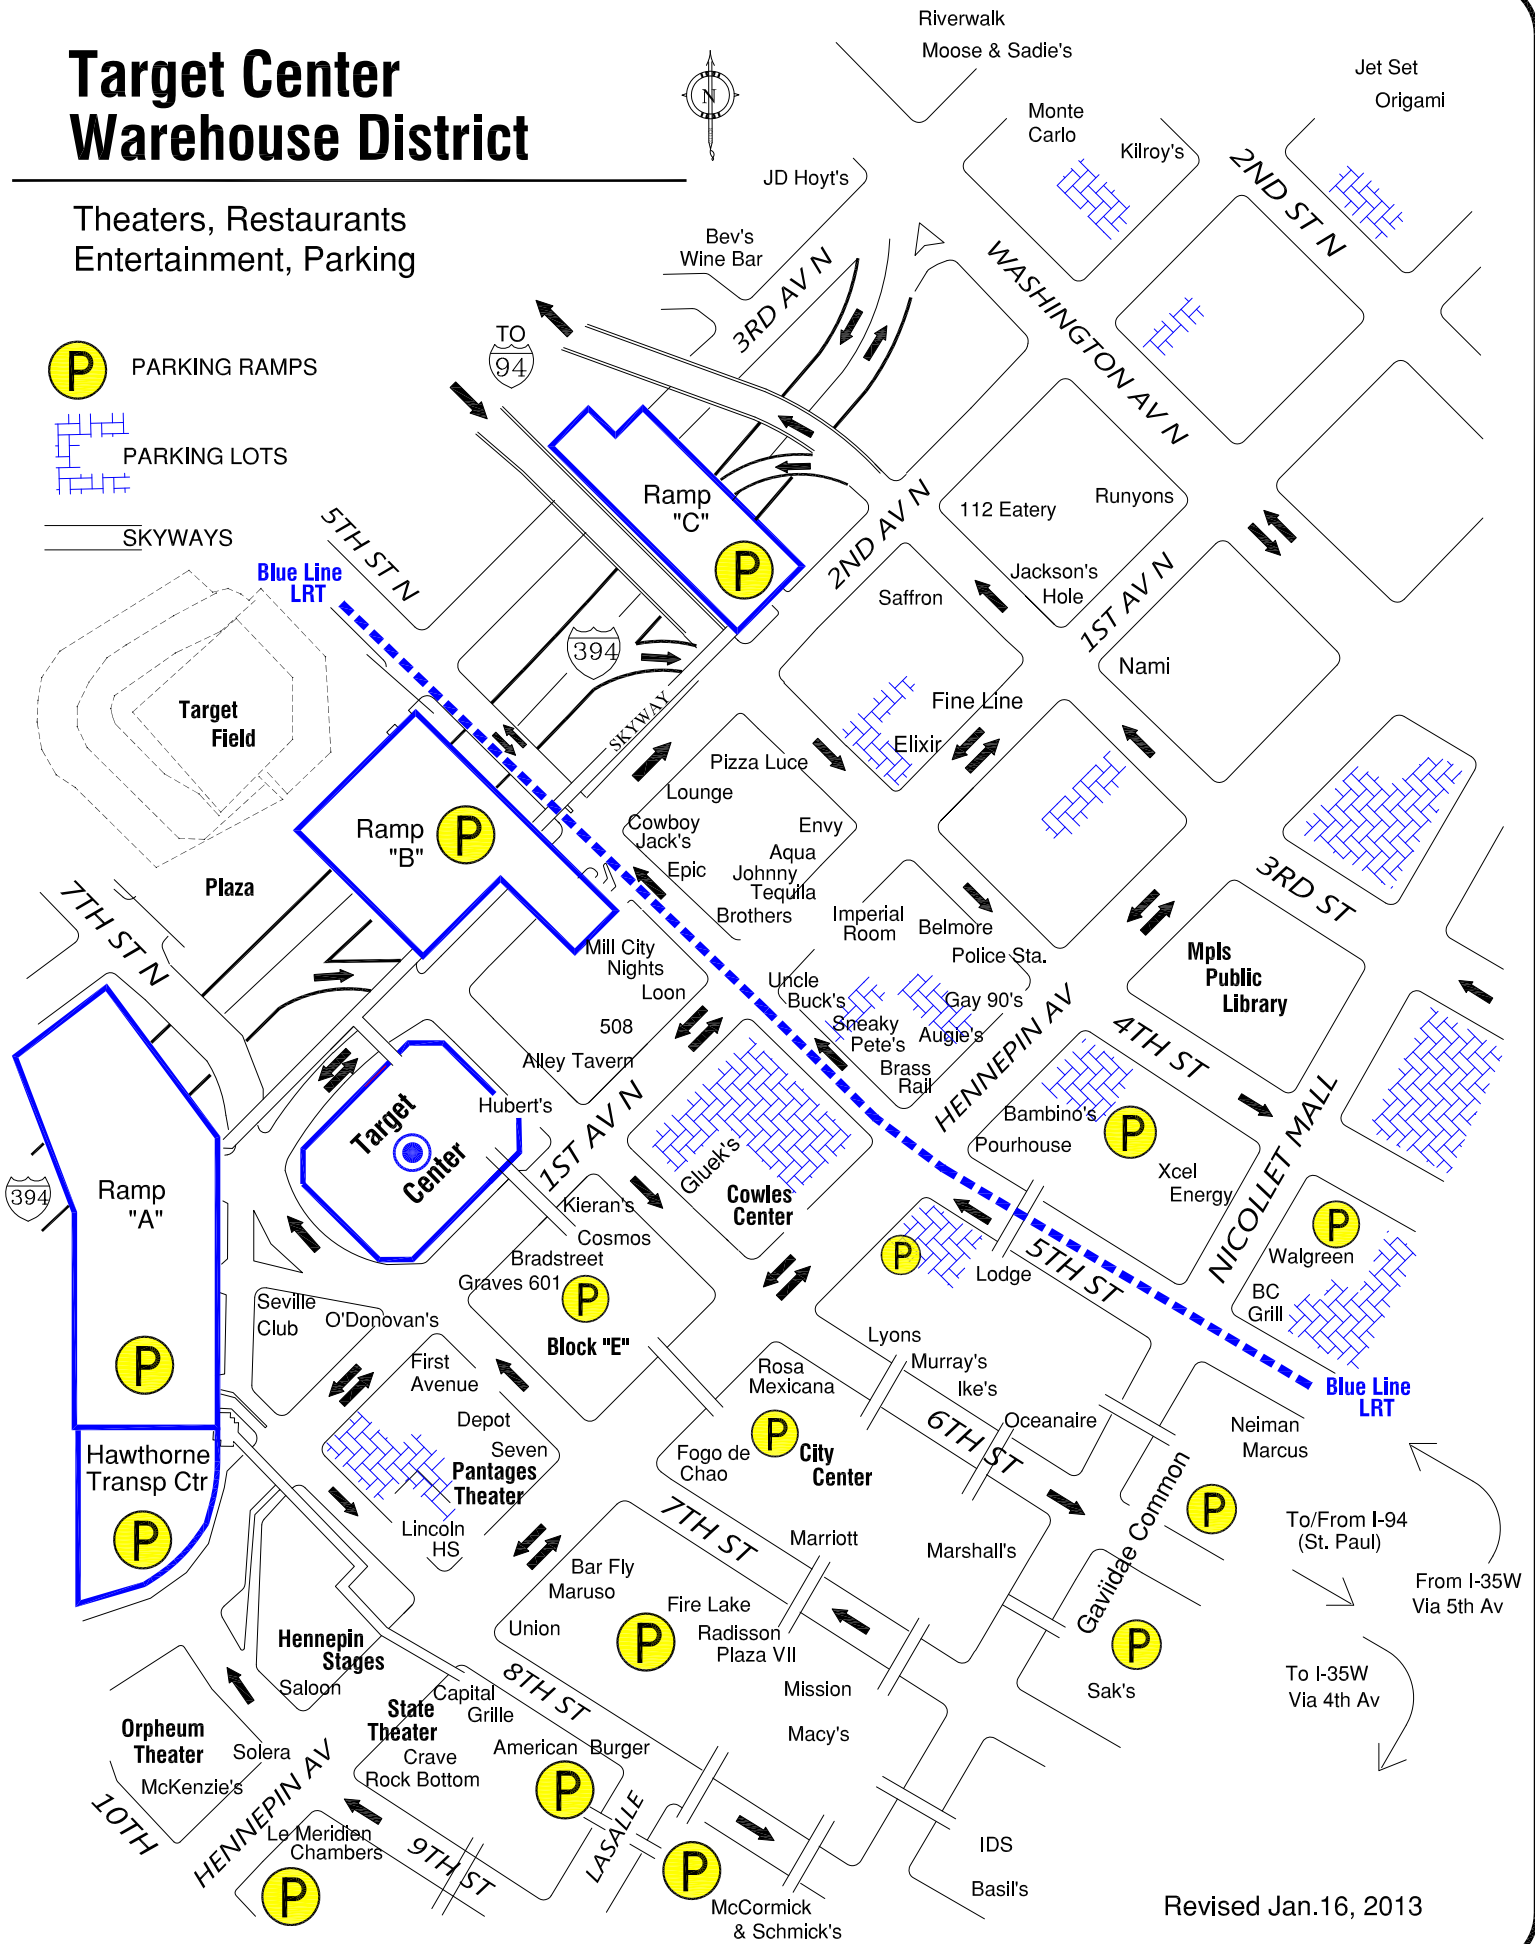

Target Center Warehouse District

Theaters, Restaurants
Entertainment, Parking

P PARKING RAMPS

PARKING LOTS

SKYWAYS

Blue Line
LRT

Revised Jan.16, 2013